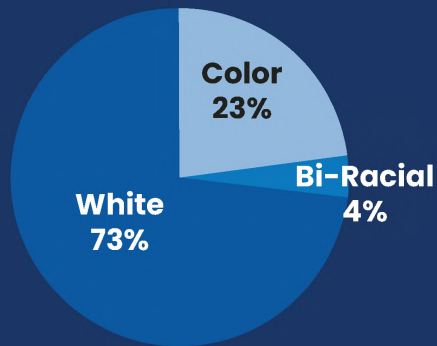

TRINITY BASIN PREPARATORY race/ethnicity breakdown

TEACHERS/STAFF:

CAMPUS LEADERSHIP:

STUDENTS: