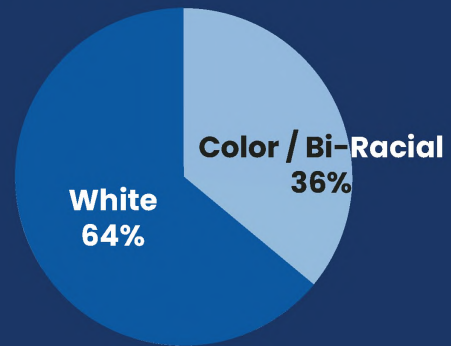

TRINITY BASIN PREPARATORY race/ethnicity breakdown

TEACHERS/STAFF:

CAMPUS LEADERSHIP:

STUDENTS: